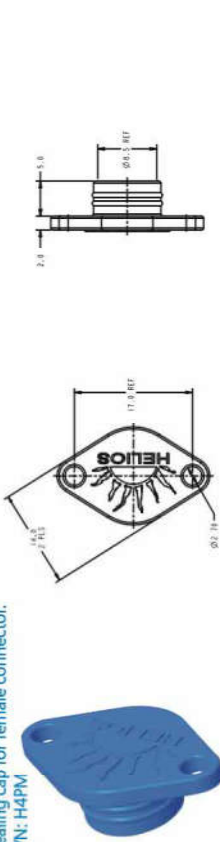

Sealing cap for female connector.
P/N: H4PF

Sealing cap for female connector.
P/N: H4PM

Cable connector wrench tool
P/N: H4TW0001

Unlock tool
P/N: H4TU0000

Hercules junction box open tool: HBHTS000

Torch wrench: P/N: H4TTW100

Connector hold tool: P/N: H4TH0000

TBulkhead wrench tool:
P/N for M12: H4TM1200; P/N for M14: H4TM1400