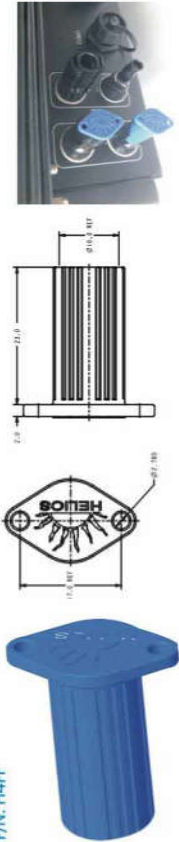

Sealing cap for female connector.
P/N: H4PF

Sealing cap for female connector.
P/N: H4PM

Cable connector wrench tool
P/N: H4TW0001

Unlock tool
P/N: H4TU0000

Hercules junction box open tool: HBHTS000

Torch wrench: P/N: H4TTW100

Connector hold tool: P/N: H4TH0000

TBulkhead wrench tool:
P/N for M12: H4TM1200; P/N for M14: H4TM1400