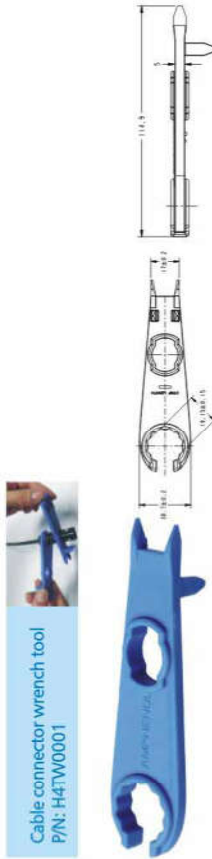

Sealing cap for female connector.
P/N: H4PF

Sealing cap for female connector.
P/N: H4PM

Cable connector wrench tool
P/N: H4TW0001

Unlock tool
P/N: H4TU0000

Hercules junction box open tool: HBHTS000

Torch wrench: P/N: H4TTW100

Connector hold tool: P/N: H4TH0000

TBulkhead wrench tool:
P/N for M12: H4TM1200; P/N for M14: H4TM1400