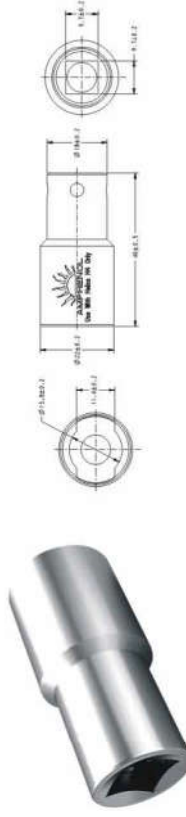

Sealing cap for female connector.
P/N: H4PF

Sealing cap for female connector.
P/N: H4PM

Cable connector wrench tool
P/N: H4TW0001

Unlock tool
P/N: H4TU0000

Hercules junction box open tool: HBHTS000

Torch wrench: P/N: H4TTW100

Connector hold tool: P/N: H4TH0000

TBulkhead wrench tool:
P/N for M12: H4TM1200; P/N for M14: H4TM1400