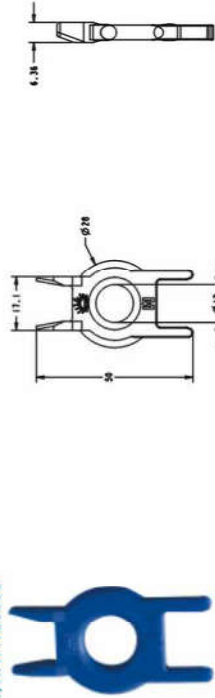

Sealing cap for female connector.
P/N: H4PF

Sealing cap for female connector.
P/N: H4PM

Cable connector wrench tool
P/N: H4TW0001

Unlock tool
P/N: H4TU0000

Hercules junction box open tool: HBHTS000

Torch wrench: P/N: H4TTW100

Connector hold tool: P/N: H4TH0000

TBulkhead wrench tool:
P/N for M12: H4TM1200; P/N for M14: H4TM1400