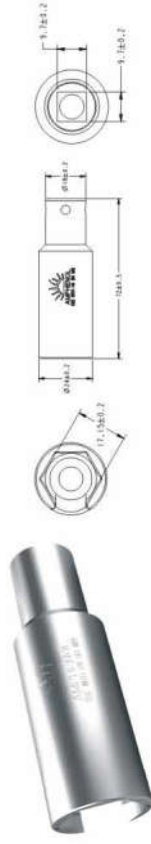

Sealing cap for female connector.
P/N: H4PF

Sealing cap for female connector.
P/N: H4PM

Cable connector wrench tool
P/N: H4TW0001

Unlock tool
P/N: H4TU0000

Hercules junction box open tool: HBHTS000

Torch wrench: P/N: H4TTW100

Connector hold tool: P/N: H4TH0000

TBulkhead wrench tool:
P/N for M12: H4TM1200; P/N for M14: H4TM1400