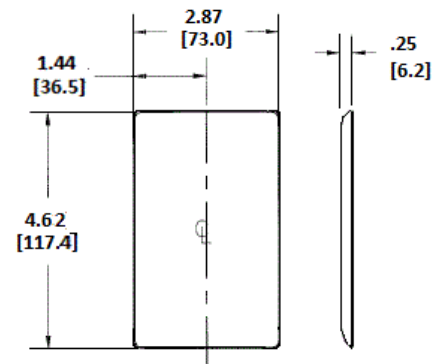

Description	Color	Catalog Number	UPC
1-Gang, Duplex Opening	Orange	NP8OR	883778111112

Listings

UL Listed
CSA Certified

Specifications

Plate Material	Nylon
Plate Type	1-Gang
Plate Openings	Duplex Receptacle
Mounting Screws	Steel painted, slotted head
Appearance	Smooth

Online Resources

[Customer Use Drawing](#)
[eCatalog](#)

Dimensions in Inches (mm)

Hubbell Wiring Device-Kellems • Hubbell Incorporated (Delaware) • 40 Waterview Drive • Shelton, CT 06484

Phone (800) 288-6000 • Fax (800) 255-1031 • Specifications subject to change without notice.